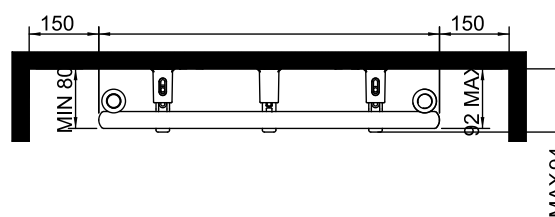

CARACTÉRISTIQUES TECHNIQUES

- Fabriqué en acier
- Collecteurs ø 35
- Tubes ø 25 mm à bout sphérique
- Livré avec kit de fixation murale
- Deux couches de peinture: anaphorèse et poudre époxy-polyester
- Classe II IP44

TECHNICAL CHARACTERISTICS

- Made in steel
- Collectors ø 35
- ø 25 mm tubes with spherical end
- Delivered with wall mounting kit
- Two coats of paint: anaphoresis and epoxy-polyester powder
- Class II IP44

Dynathermostat:

- Digital with weekly and daily programming.
- The appliance functions (COMFORT, NIGHT, FROST PROTECTION,

BOOST and CRONO) also with a PILOT WIRE

- Cable length: 1.20 m.

Schéma de montage Assembly scheme